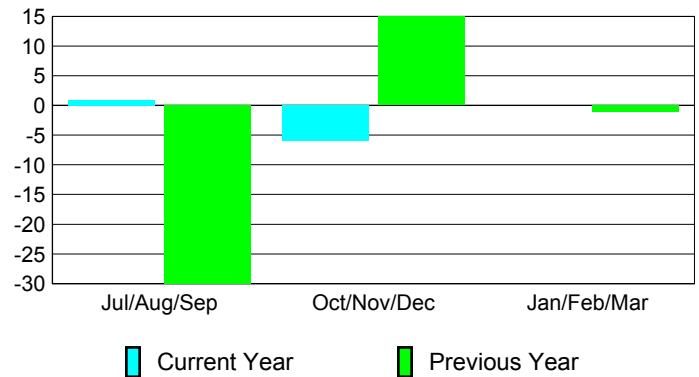

Club Results 2012-2013

Goal, New, Dropped, Gain/Loss

MEMBERSHIP

Membership Results
2012-2013

Membership
2011-2012

Month	Net Memb Goal	Actual New Memb	Actual Dropped Memb	Gain/Loss of Memb	Gain/Loss of Memb
Jul/Aug/Sep	0	33	-32	1	-30
Oct/Nov/Dec	0	34	-40	-6	15
Jan/Feb/Mar	0				-1
Totals	0	67	-72	-5	-16

Membership Results 2012-2013

Goal, New, Dropped, Gain/Loss

Comparison of Club Gain/Loss

Current Year Compared to the Previous Year

Comparison of Membership Gain/Loss

Current Year Compared to the Previous Year

YTD Status Quo Clubs 2012-2013

Status Quo Clubs Compared to Status Quo Members

Gender Comparison 2012-2013

Jul/Aug/Sep

Oct/Nov/Dec

Jan/Feb/Mar

Male

Female