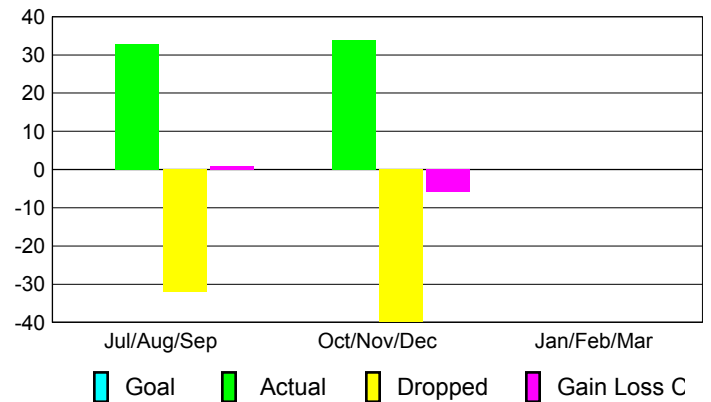

Club Results 2012-2013

Goal, New, Dropped, Gain/Loss

MEMBERSHIP

Membership Results
2012-2013

Membership
2011-2012

Month	Net Memb Goal	Actual New Memb	Actual Dropped Memb	Gain/Loss of Memb	Gain/Loss of Memb
Jul/Aug/Sep	0	33	-32	1	-30
Oct/Nov/Dec	0	34	-40	-6	15
Jan/Feb/Mar	0				-1
Totals	0	67	-72	-5	-16

Membership Results 2012-2013

Goal, New, Dropped, Gain/Loss

Comparison of Club Gain/Loss

Current Year Compared to the Previous Year

Comparison of Membership Gain/Loss

Current Year Compared to the Previous Year